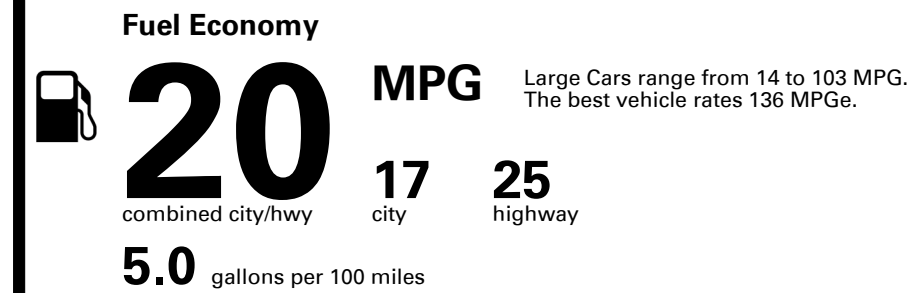

## EPA DOT Fuel Economy and Environment

Gasoline Vehicle

**You spend \$4,250**  
more in fuel costs over 5 years compared to the average new vehicle.

**Annual fuel cost \$2,250**

**Fuel Economy & Greenhouse Gas Rating** (tailpipe only)