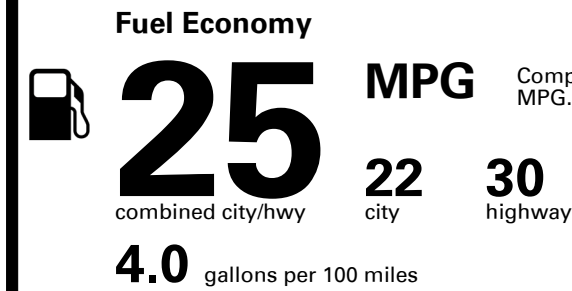

Inland Freight & Handling : \$995.00

TOTAL PRICE: \$41,390.00

274 A 2820HTOMAR

EPA DOT Fuel Economy and Environment

Gasoline Vehicle

Compact Cars range from 14 to 119 MPG. The best vehicle rates 136 MPGe.

You spend \$2,250
more in fuel costs over 5 years
 compared to the average new vehicle.

Annual fuel cost \$1,950

Fuel Economy & Greenhouse Gas Rating (tailpipe only)

Smog Rating (tailpipe only)

This vehicle emits 357 grams CO₂ per mile. The best emits 0 grams per mile (tailpipe only). Producing and distributing fuel also create emissions; learn more at fueleconomy.gov.